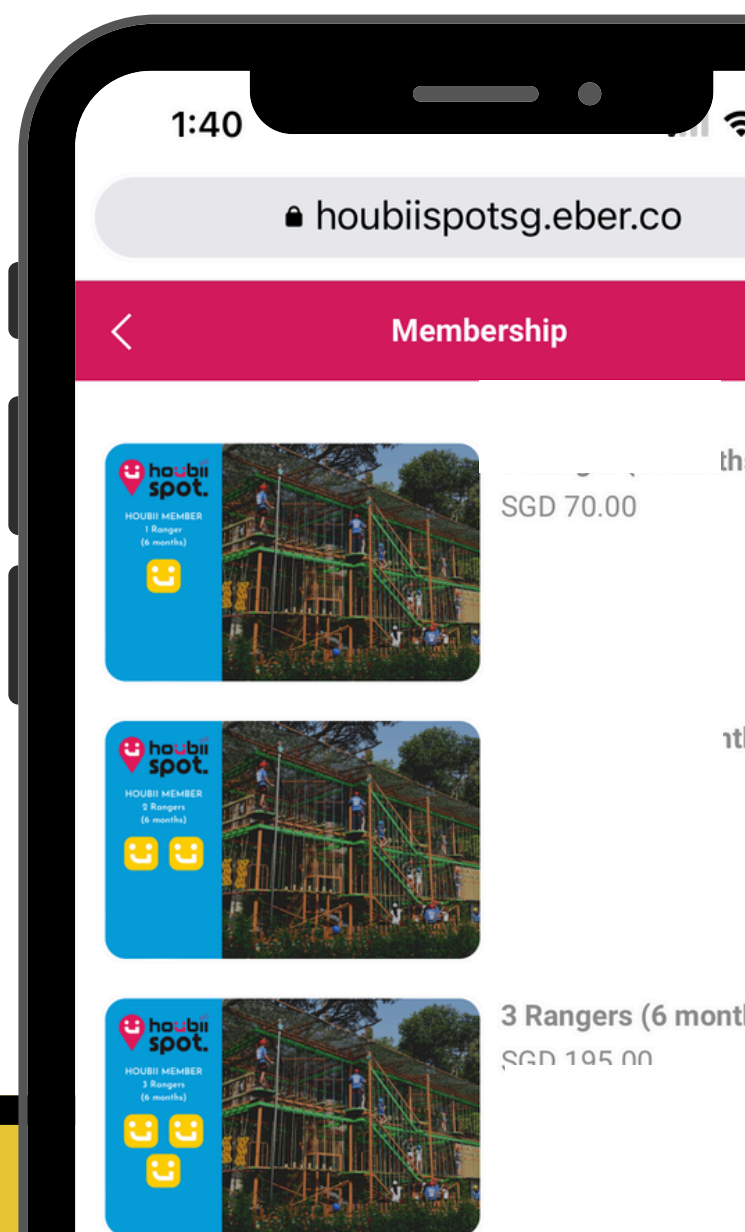

Other Perks

- Discounted entry to other Houbii outlets around the world
- Complimentary shoe rental
- Birthday month perks
- Priority reservation

Pricing

	Price (SGD)
1 Climber	\$70
2 Climbers	\$135
3 Climbers	\$195
4 Climbers	\$250
5 Climbers	\$300
6 Climbers	\$345

*Additional benefits for WRS Annual Singapore Zoo members, Friends of Wildlife members, Corporate Friends of Wildlife and Wildpass holders

Redemption

Provide us with your mobile number registered to your membership or show us your membership on our webapp.

Available For Sign Up!

You may sign up for the 6 months membership over our counter.

Contact us at info@houbiispotsingapore.com or Whatsapp us at 8332 7530 for more information.

For more information and terms and conditions, refer to our website at www.houbiispotsingapore.com/membership

HOUBII MEMBERSHIP

Member Perks

- Unlimited entry to our rope course daily for your 6 months membership, starting from the day of your registration
 - No black out dates
- Discounts with our partners!
 - George's restaurants
 - Anderson's Ice Cream
 - Focus Education Centre
 - and more!
- Complimentary shoe rental
- Birthday month perks (rewards will appear in the reward tab)
- Priority reservation