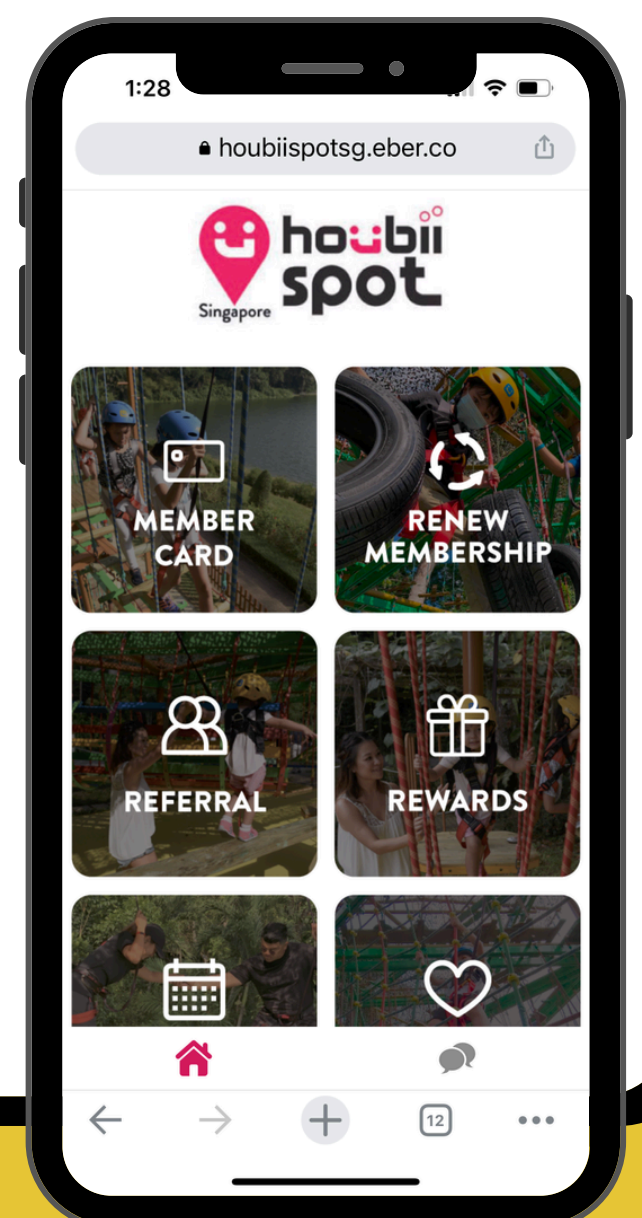

HOUBII MEMBERSHIP

Member Perks

- Unlimited entry to our rope course daily for your 6 months membership, starting from the day of your registration
 - No black out dates
- Discounts with our partners!
 - George's restaurants
 - Anderson's Ice Cream
 - Focus Education Centre
 - and more!
- Complimentary shoe rental
- Birthday month perks (rewards will appear in the reward tab)
- Priority reservation

Our Webapp

You can always log into our webapp to check your rewards, benefits and expiry date.

URL:
houbiispotsg.eber.co

It can be accessed through any web browser (Chrome / Firefox / Safari).

Before Log in:

After Log in:

HOUBII MEMBERSHIP

To Redeem

Steps:

- 1) Queue at the cashier counter
- 2) Get your member QR code ready / provide your registered phone number to the counter
- 3) Our staff will verify your membership (name + photo registered in the system)
- 4) Collect wristband and enjoy your play!

To Utilize Your Member Perks with Our Partners

- Log into the Houbii webapp (houbiispotsg.eber.co)
- Prepare the e-card and show to our partners
- Enjoy your discount on the spot!